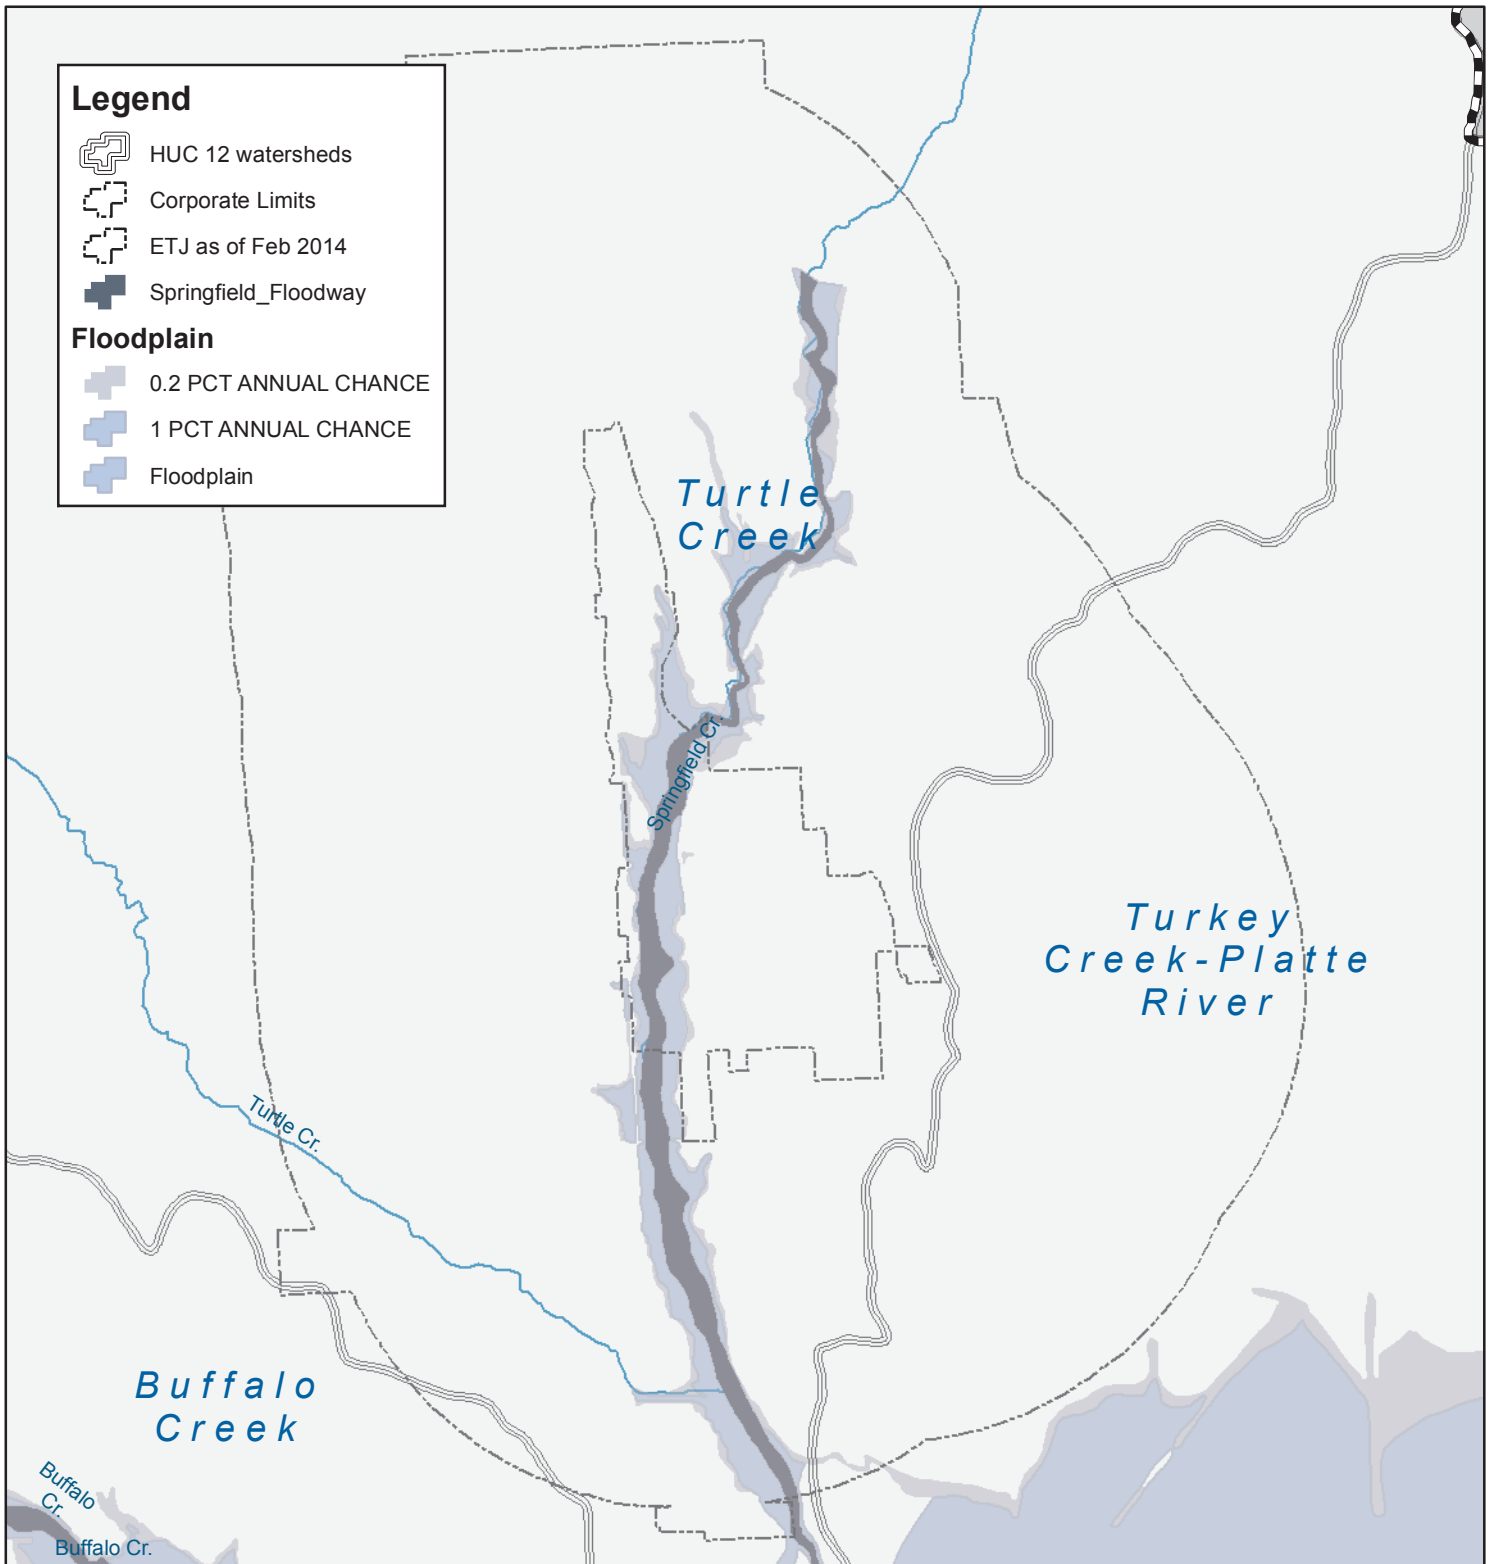

Floodplain

FEMA Floodplain Data

Created By: MBG
Date: January 2014
Revised: October 2014
Software: ArcGIS 10.2
File: 131322.00

This map was prepared using information from record drawings supplied by JEO and/or other applicable city, county, federal, or public or private entities. JEO does not guarantee the accuracy of this map or the information used to prepare this map. This is not a scaled plat.